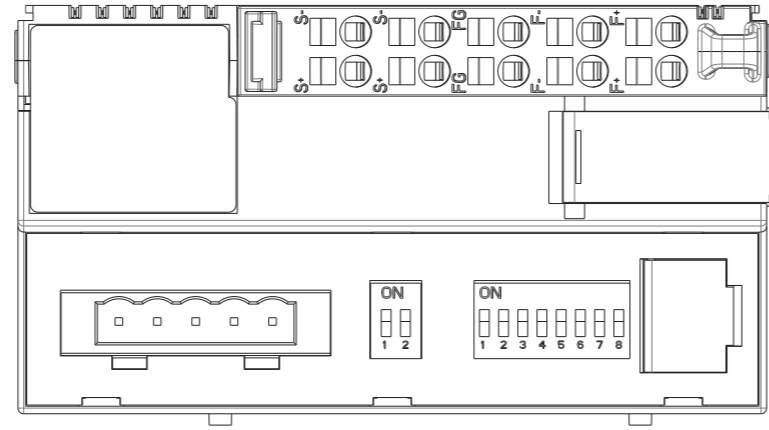

NO.	변경사항	변경사유	수정	심사	승인
1					
2					
3					

배 0.750

00	Network Adapter3 Module ASS'Y-6					01	--	--
No'	PART NAME					QT'Y	MATERIAL	COLOR
Unit	M/M	Drawer	MG SEO	DWG No	R(G)N-XXXX	TITLE	EnIO R-Series	
Remarks		Designer	HJ PARK	Scale	I			
Projection		Checker	SH CHOI	Date	2018.07.23			

Dimension	Precision
0 < dim < 5	± 0.05
5 < dim < 30	± 0.1
30 < dim < 100	± 0.2
100 < dim < 300	± 0.4
300 < dim	± 0.8